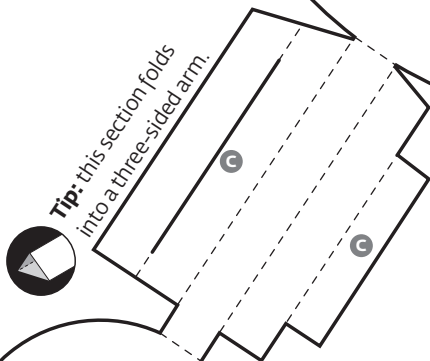

Discover SKA

THE WORLD'S
BIGGEST TELESCOPE

BUILD YOUR OWN SKA DISH

-  **Colour in your SKA dish.**
-  **Cut along solid lines.**
Keep the cut-out in a single piece.
Ask for adult help to cut the slots.
-  **Gently fold along dotted lines.**
Note the final shape as pictured (left).
-  **Assemble by gently pushing lettered tabs into lettered slots.**
Use sticky-tape to hold in place.